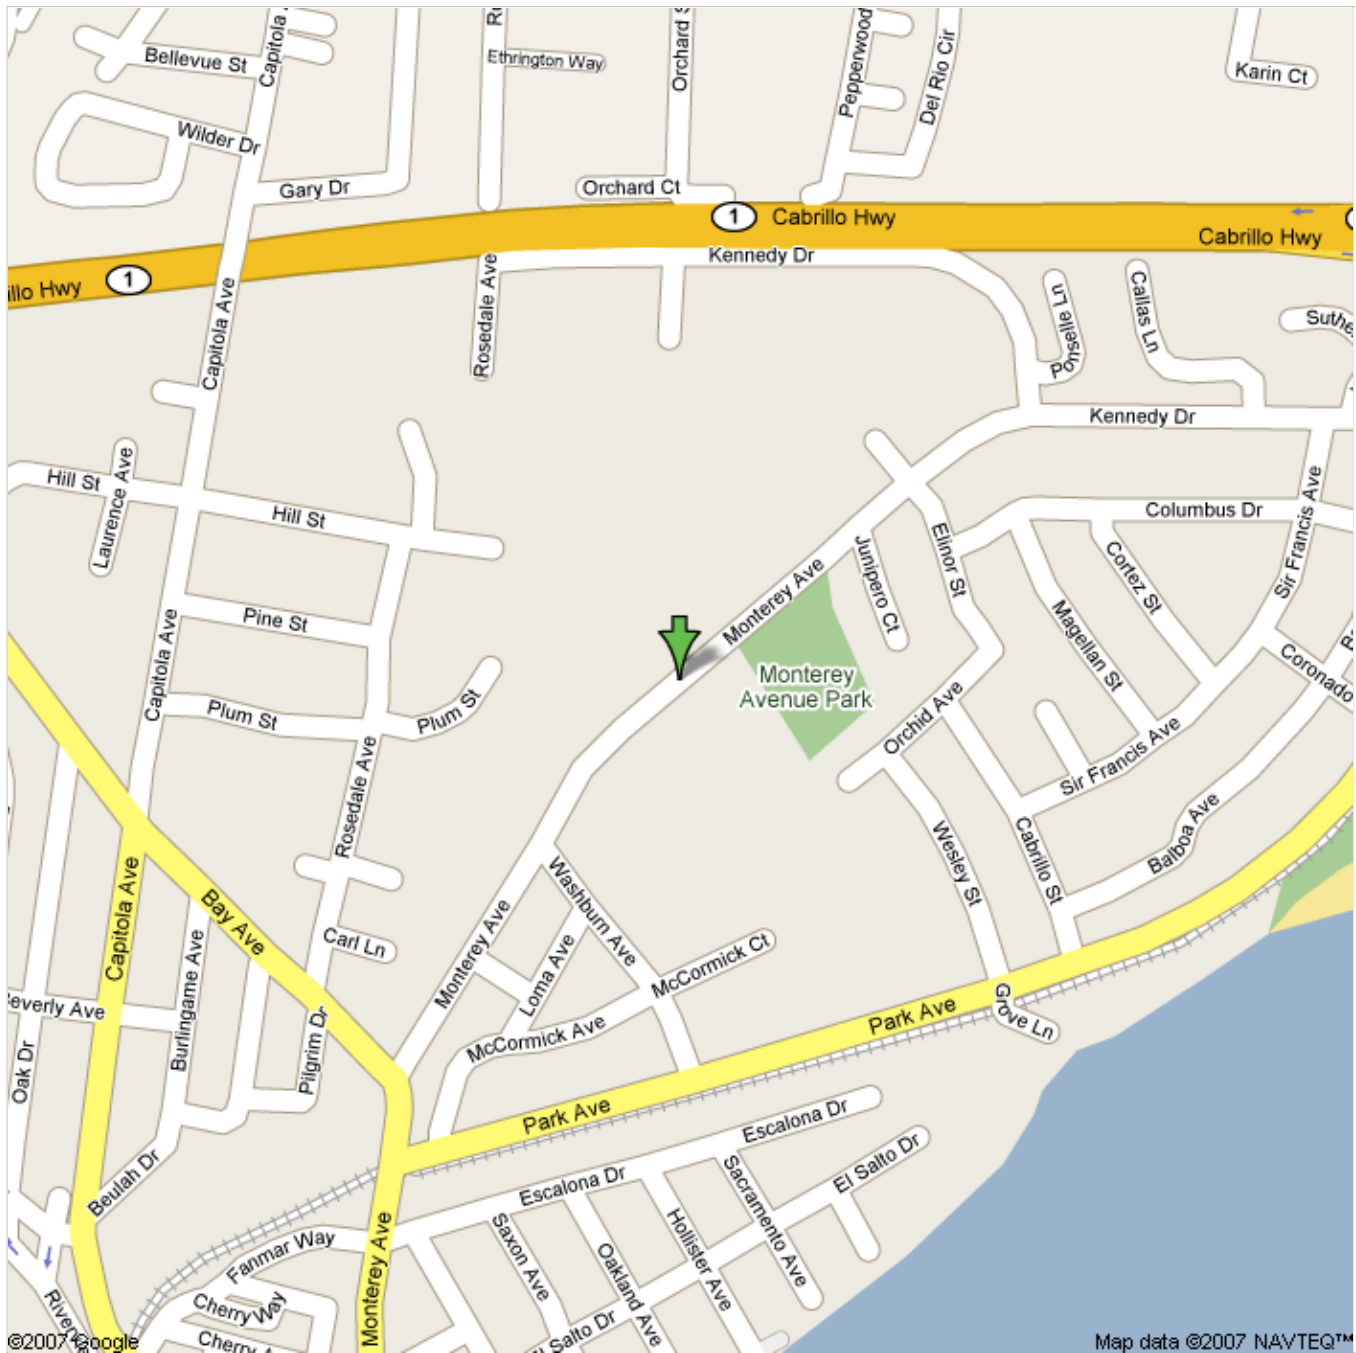

Address **620 Monterey Ave**  
**Capitola, CA 95010**

**Save trees. Go green!**  
Download Google Maps for mobile  
Text maps to 466453

©2007 Google

Map data ©2007 NAVTEQ™